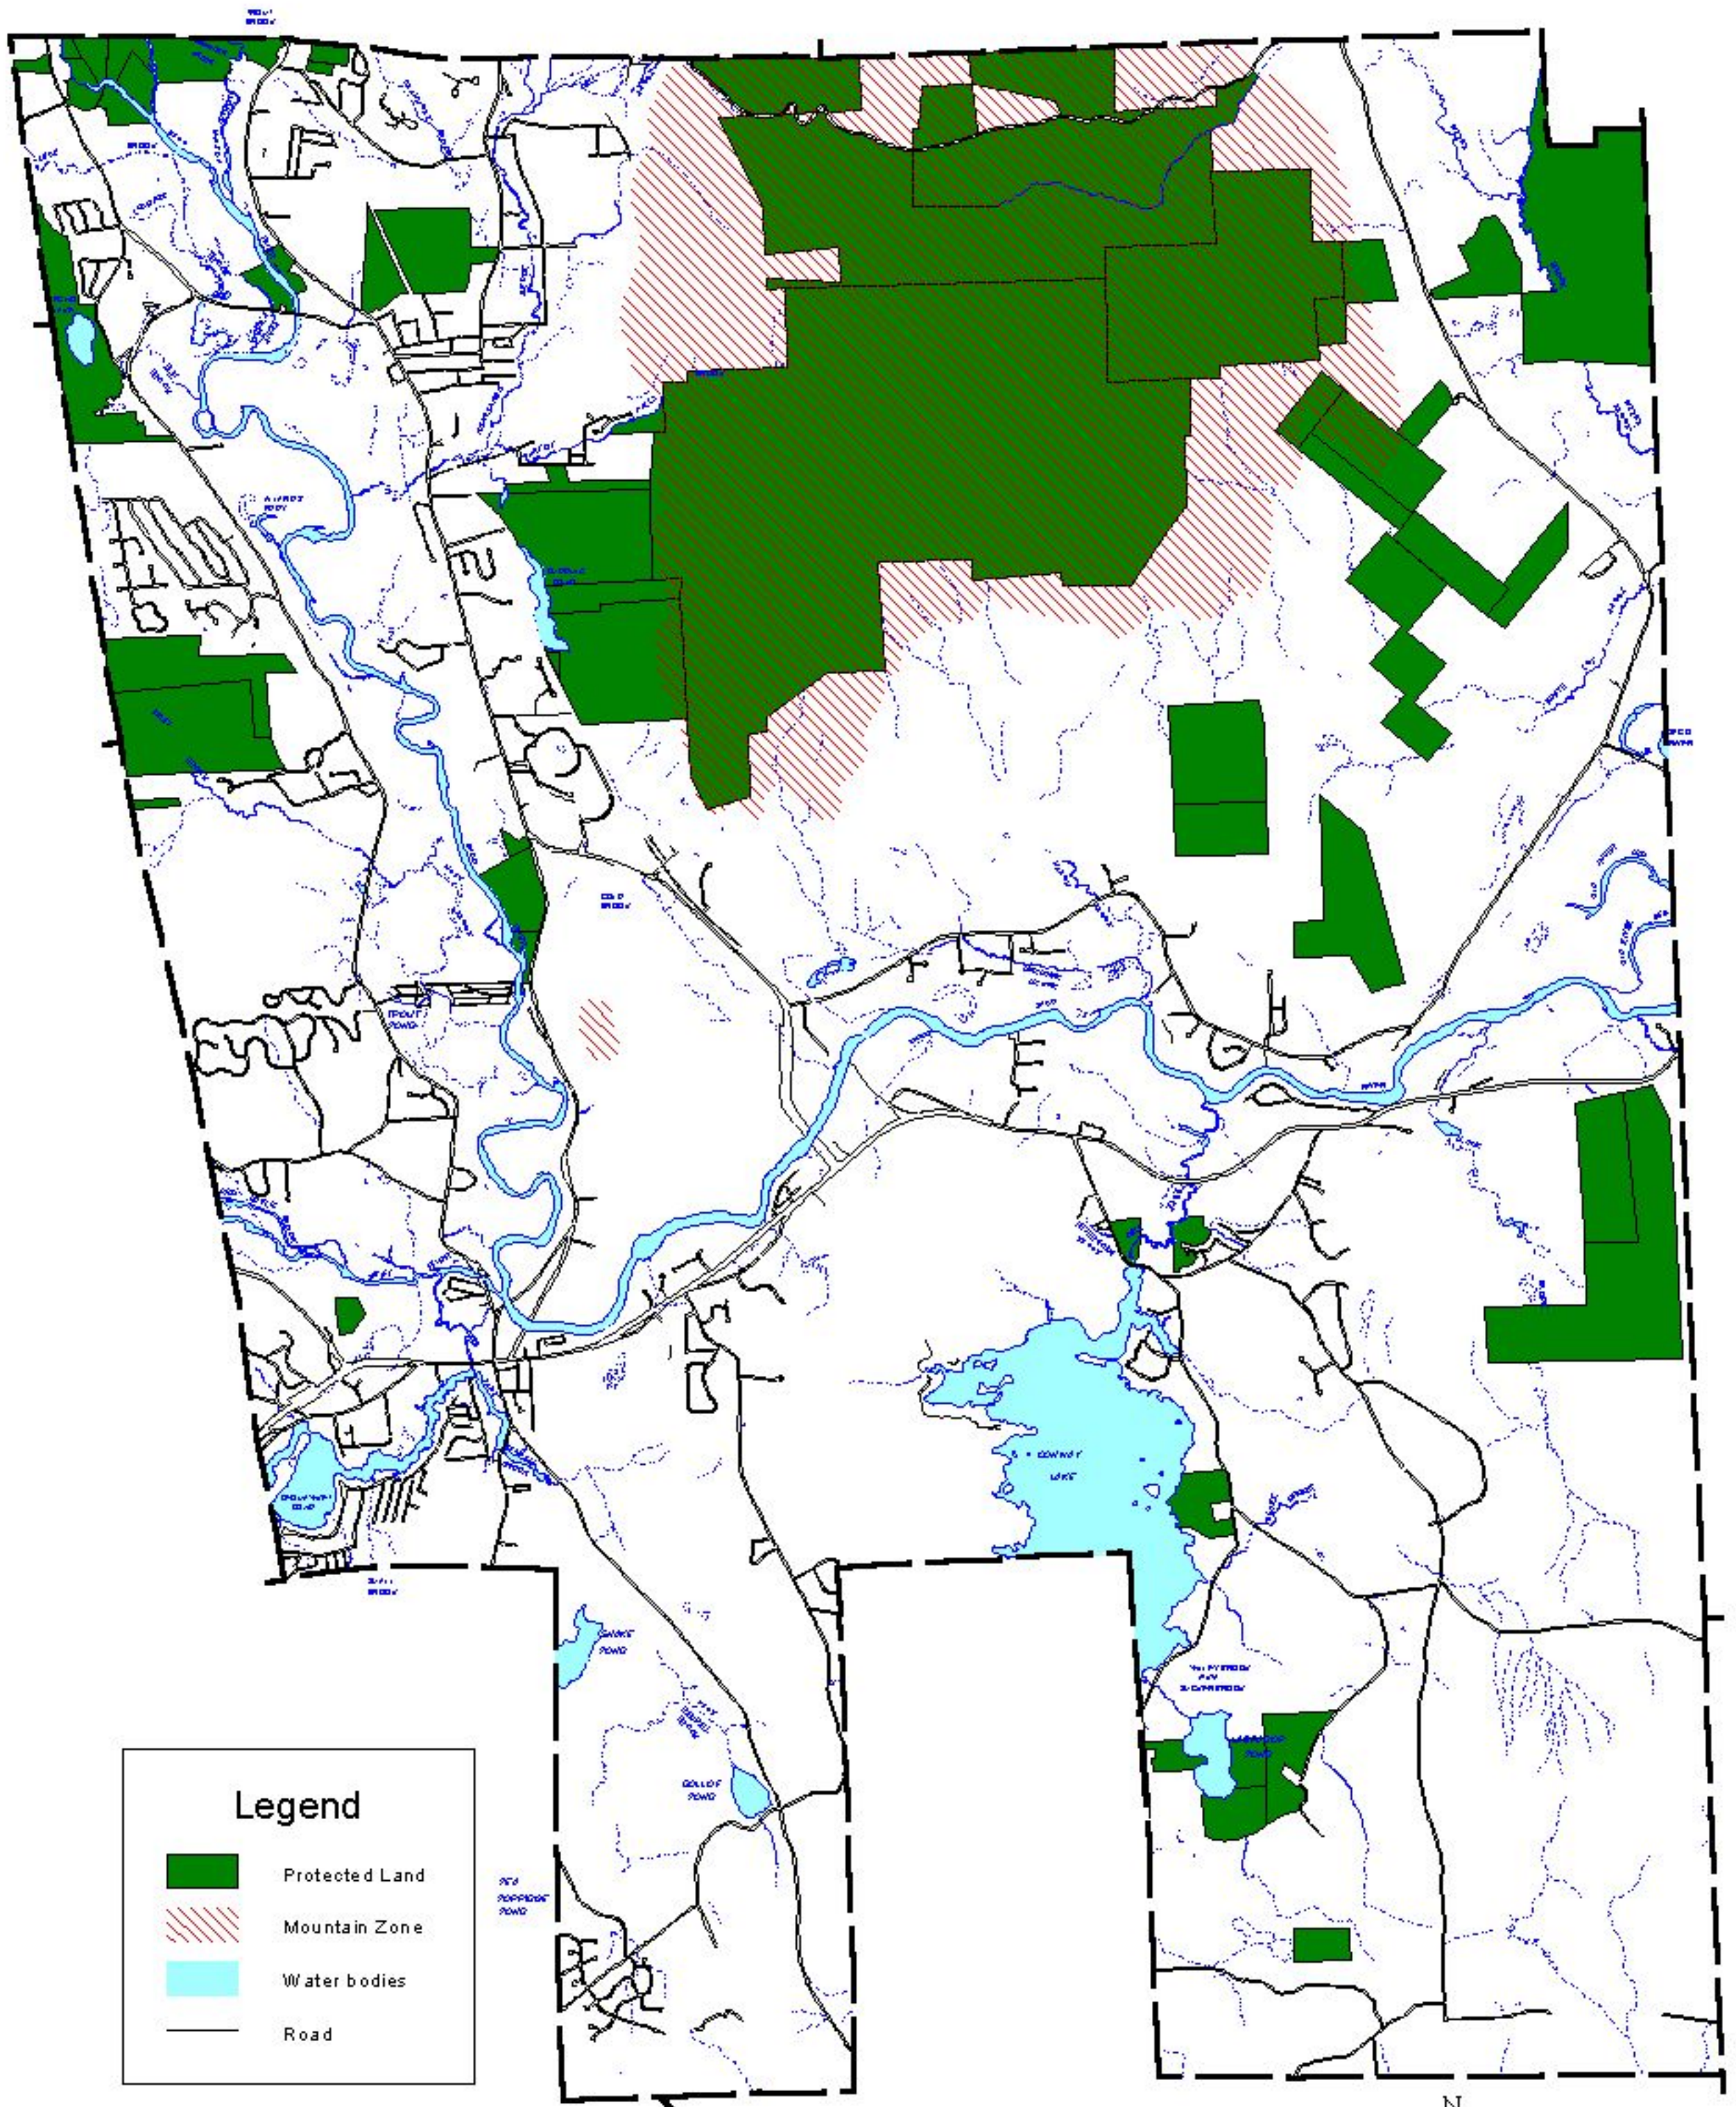

# Map 5-8. Protected and Conservation Land Town of Conway, New Hampshire

Conservation Land Map prepared by RKG Associates, Inc. - March 2002.  
 Data Sources: Conservation land data compiled by RKG Associates, Inc. and provided by the Town of Conway Planning Department - March 2002. Map subject to revision.  
 Map Sources: Base Map provided by the Town of Conway Planning Department and updated by RKG Associates, Inc.