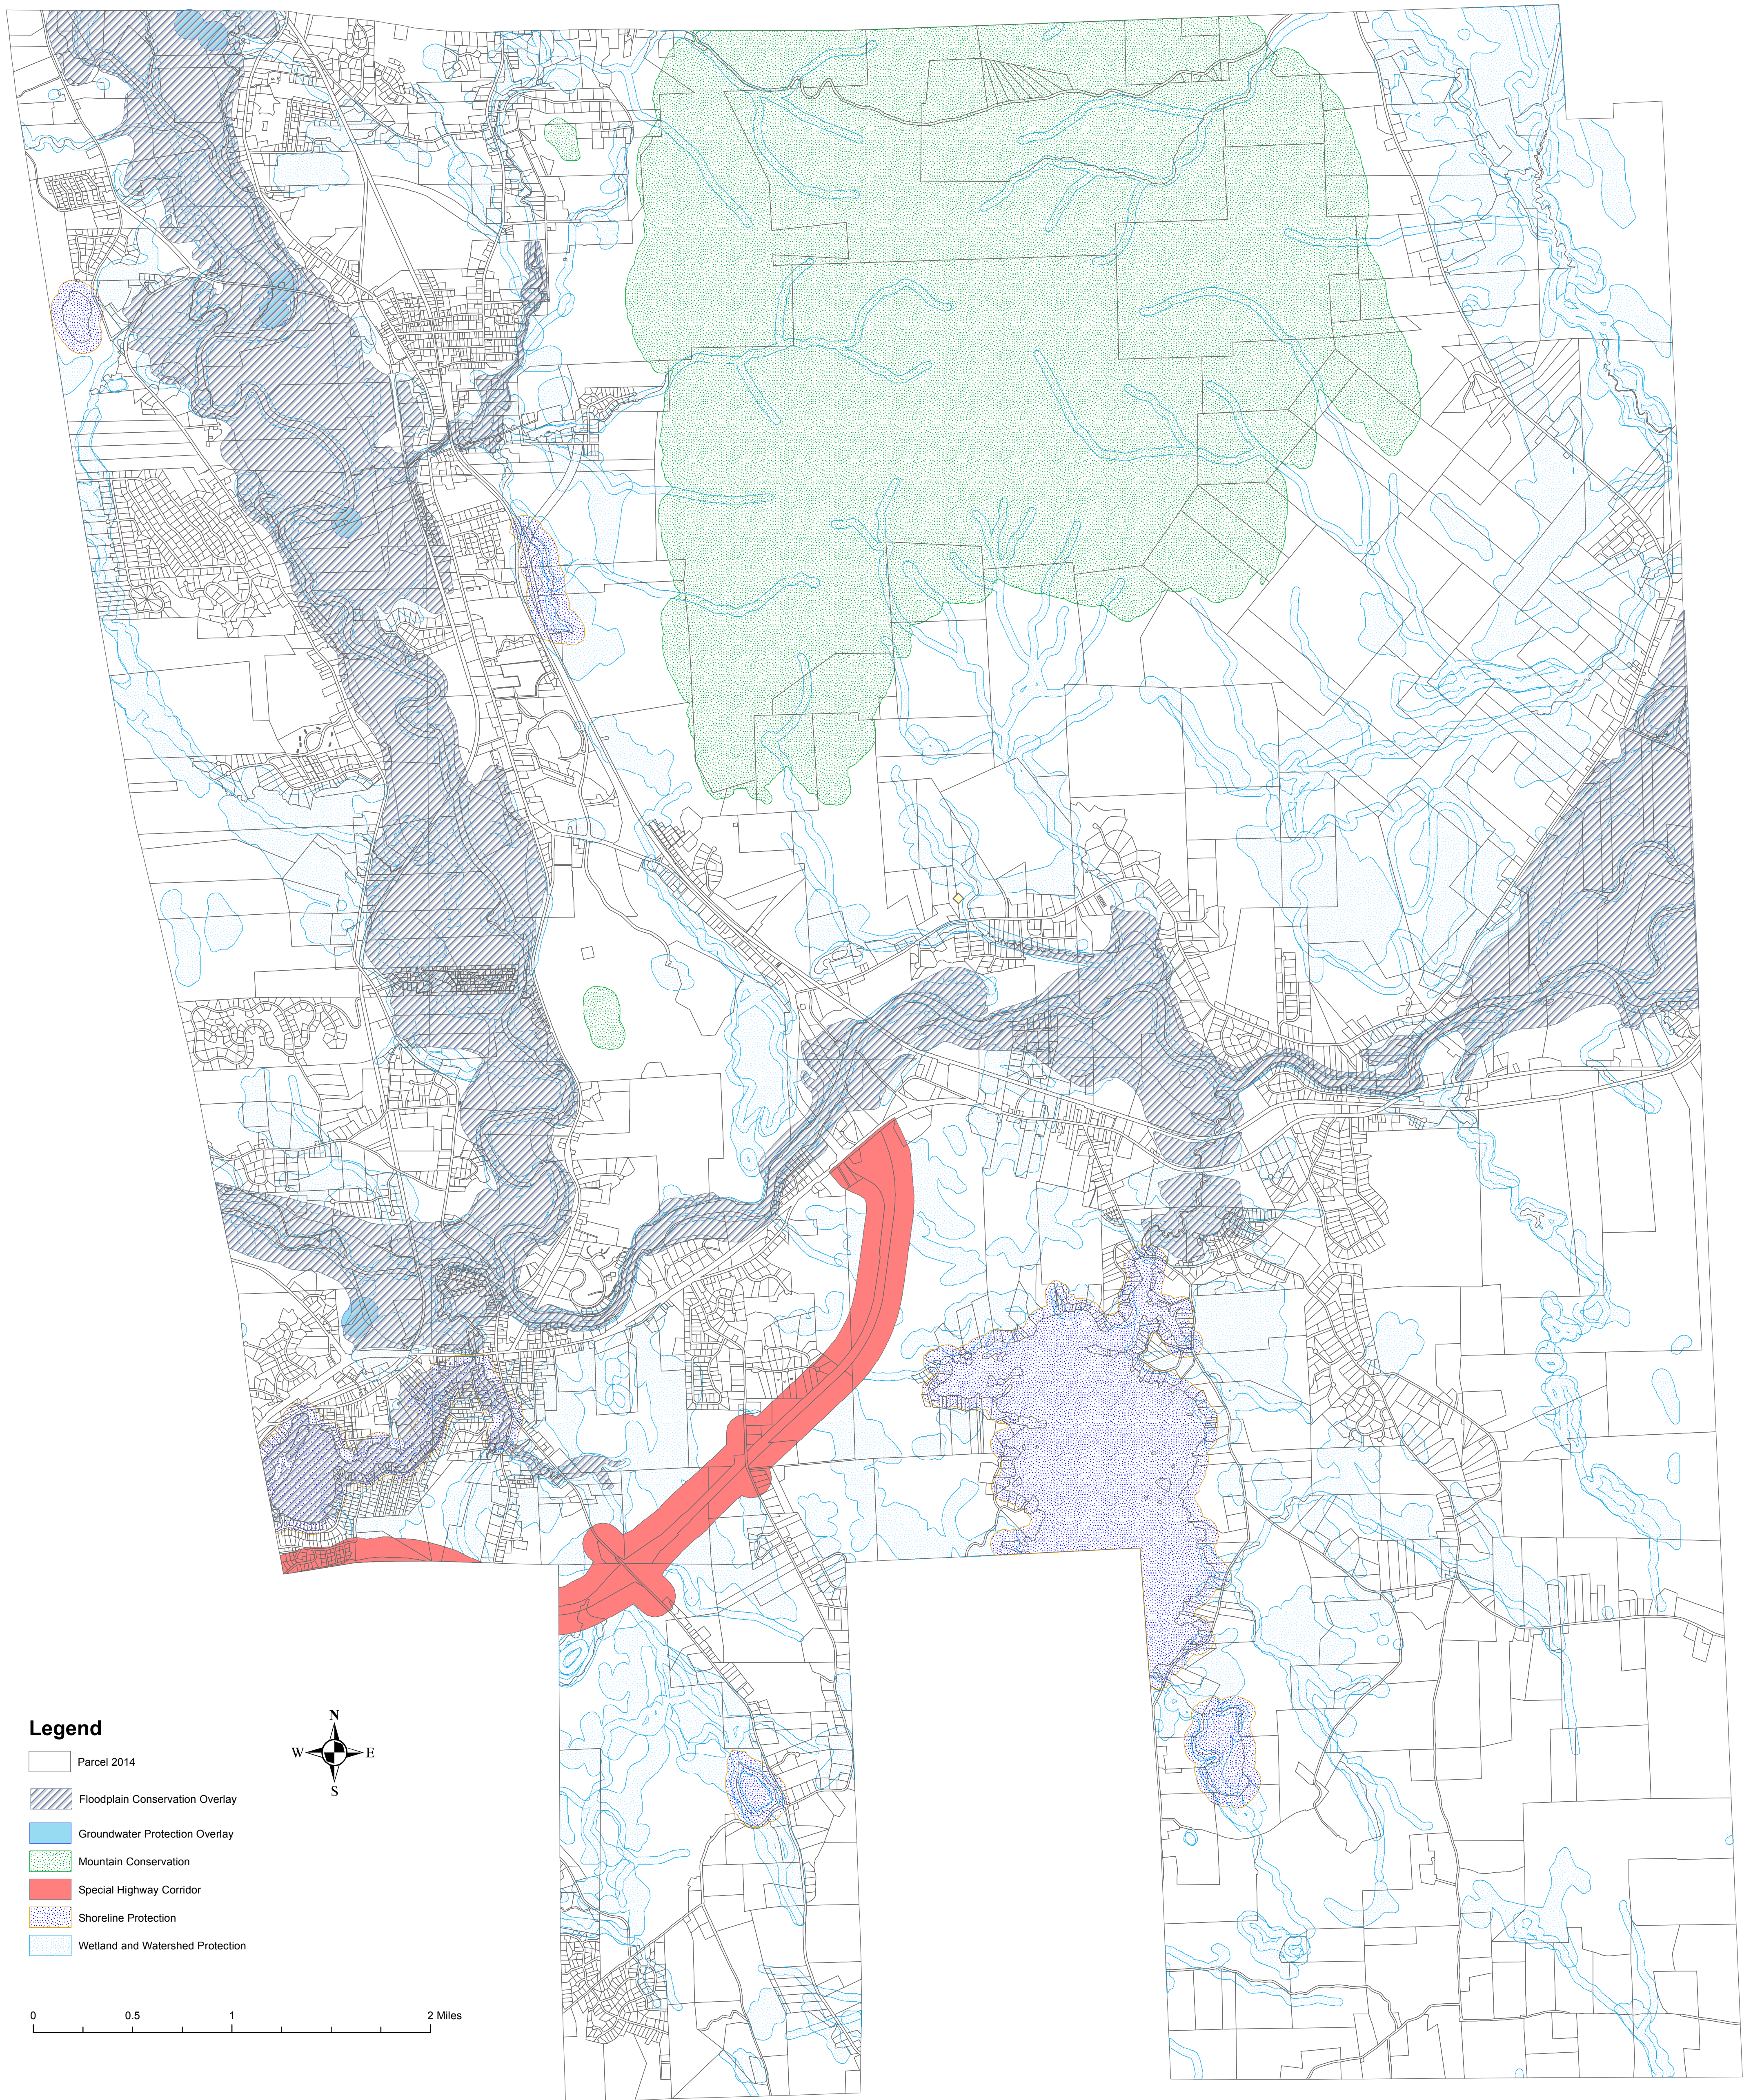

# Zoning Overlay Districts

## Legend

- Parcel 2014
- Floodplain Conservation Overlay
- Groundwater Protection Overlay
- Mountain Conservation
- Special Highway Corridor
- Shoreline Protection
- Wetland and Watershed Protection

0 0.5 1 2 Miles