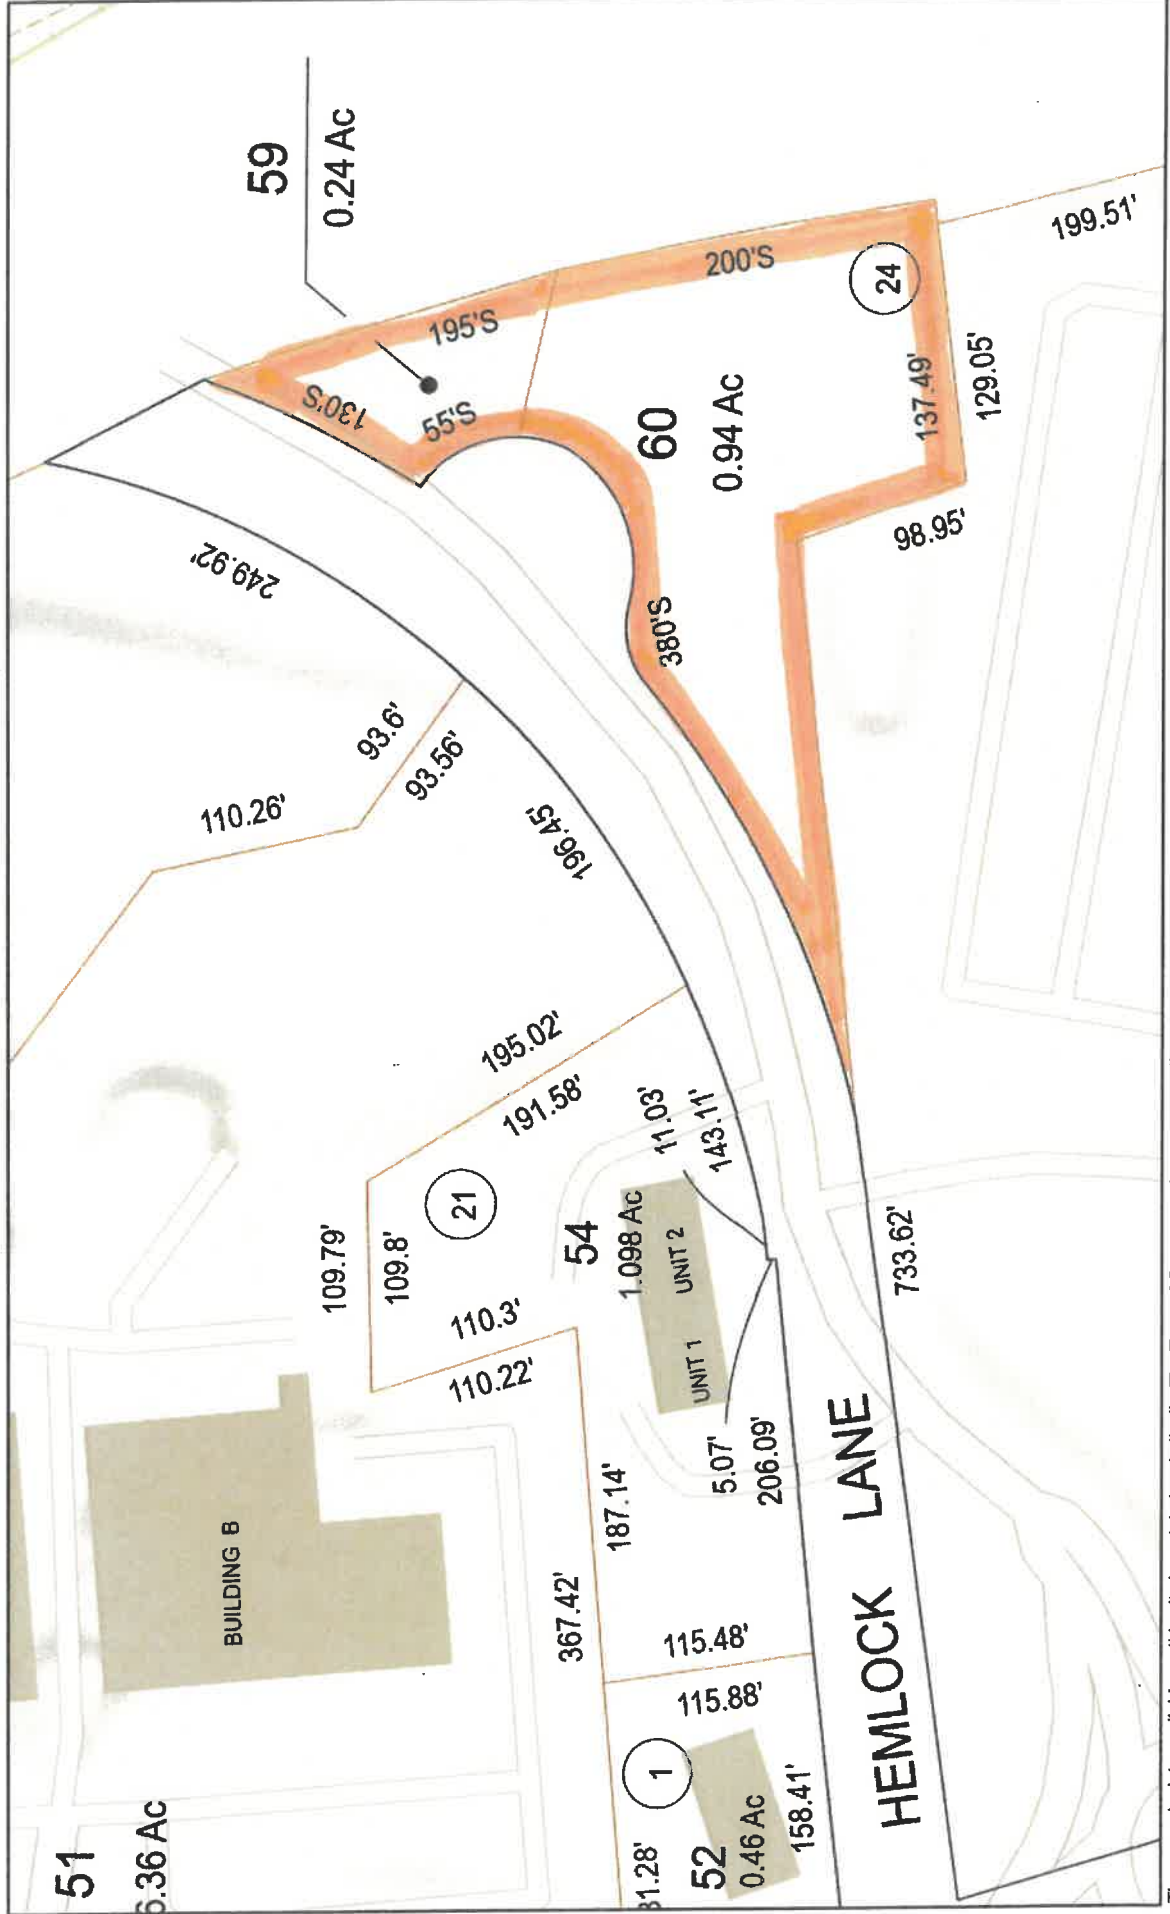

Proposed Skate Park Site

Town of Conway, NH

1 inch = 100 Feet

April 28, 2025

www.cai-tech.com

The property data available on this site is updated periodically. The Town of Conway makes no warranties with regard to its accuracy or completeness and assumes no liability associated with the use of this data.