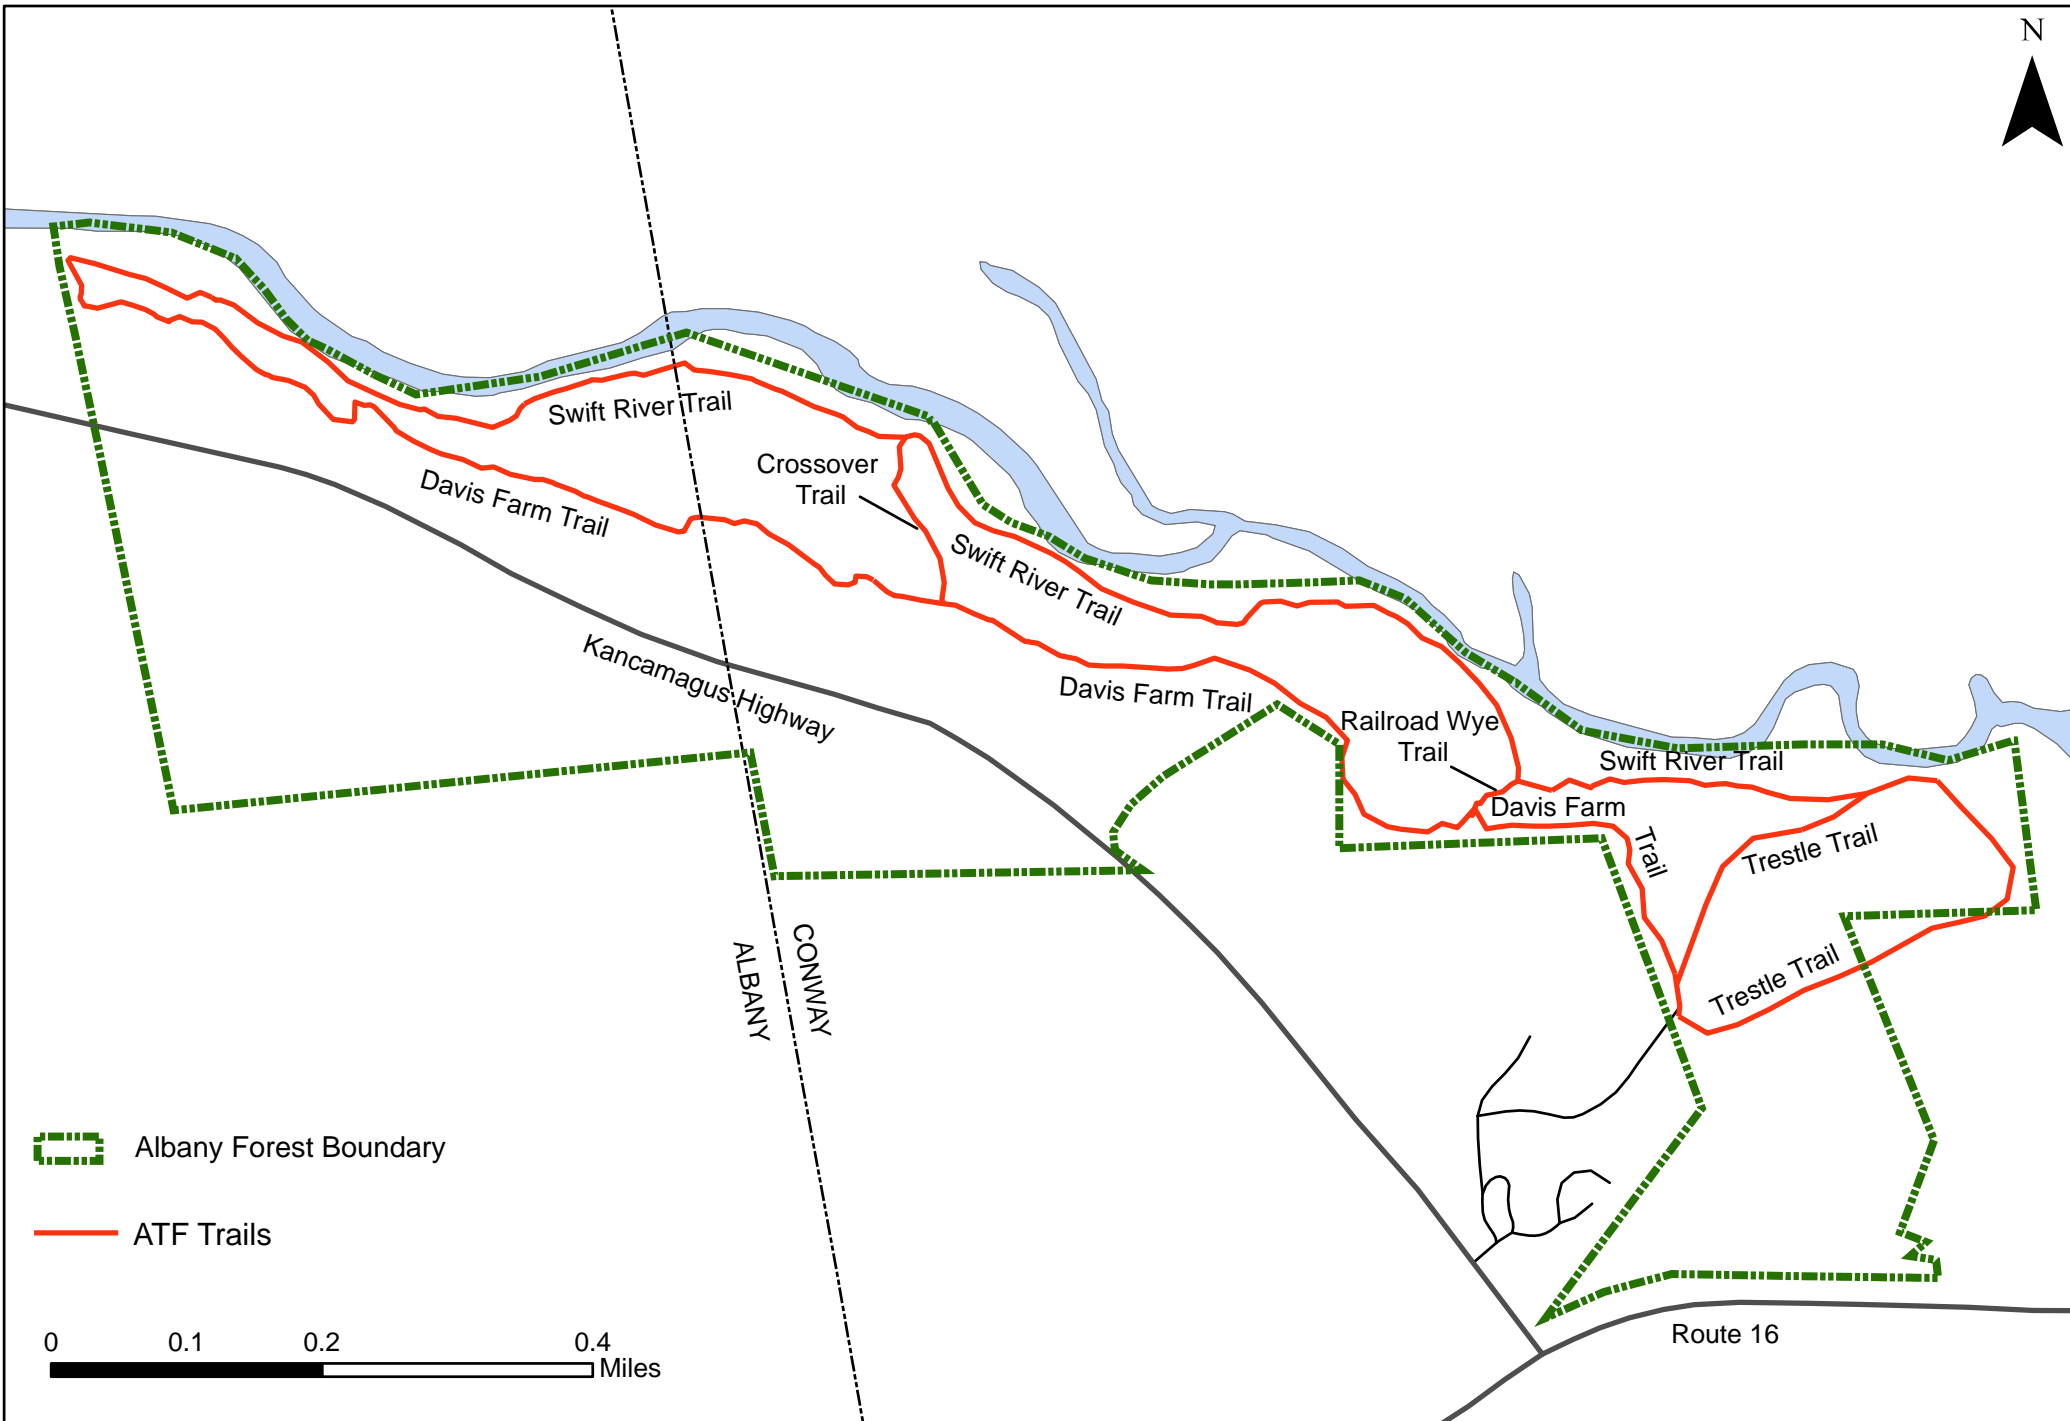

Albany Town Forest Trails

 Albany Forest Boundary

 ATF Trails

0 0.1 0.2 0.4 Miles

ALBANY
CONWAY

Route 16